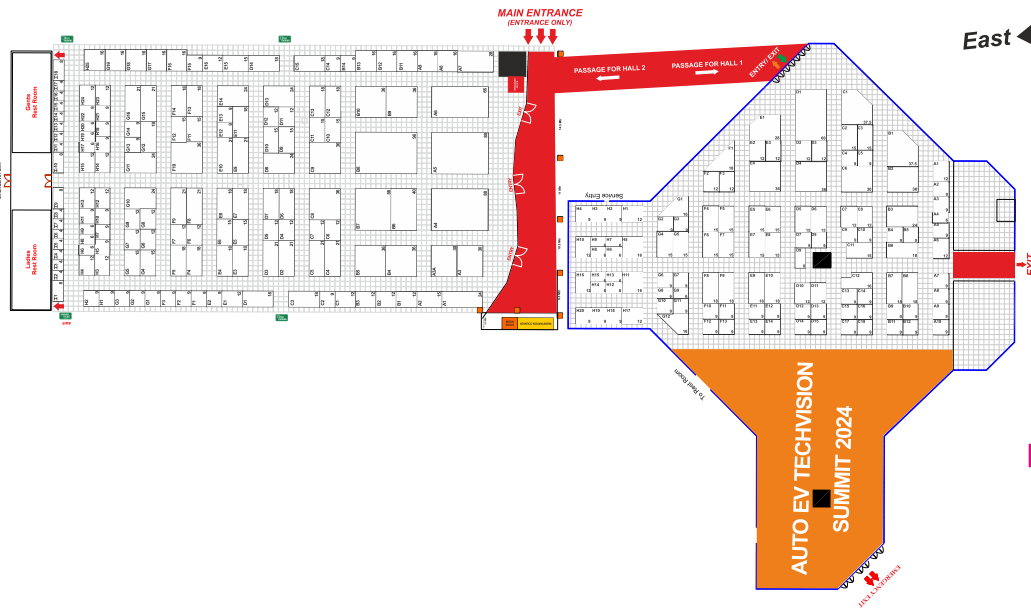

**HALL 2**

**HALL 1**

EMERGENCY EXIT

- SOLD OUT
- BOOKED
- AVAILABLE

**HALL 2**

**27 28 29**  
**November 2024**  
 KTPO, Whitefield,  
 Bengaluru | India