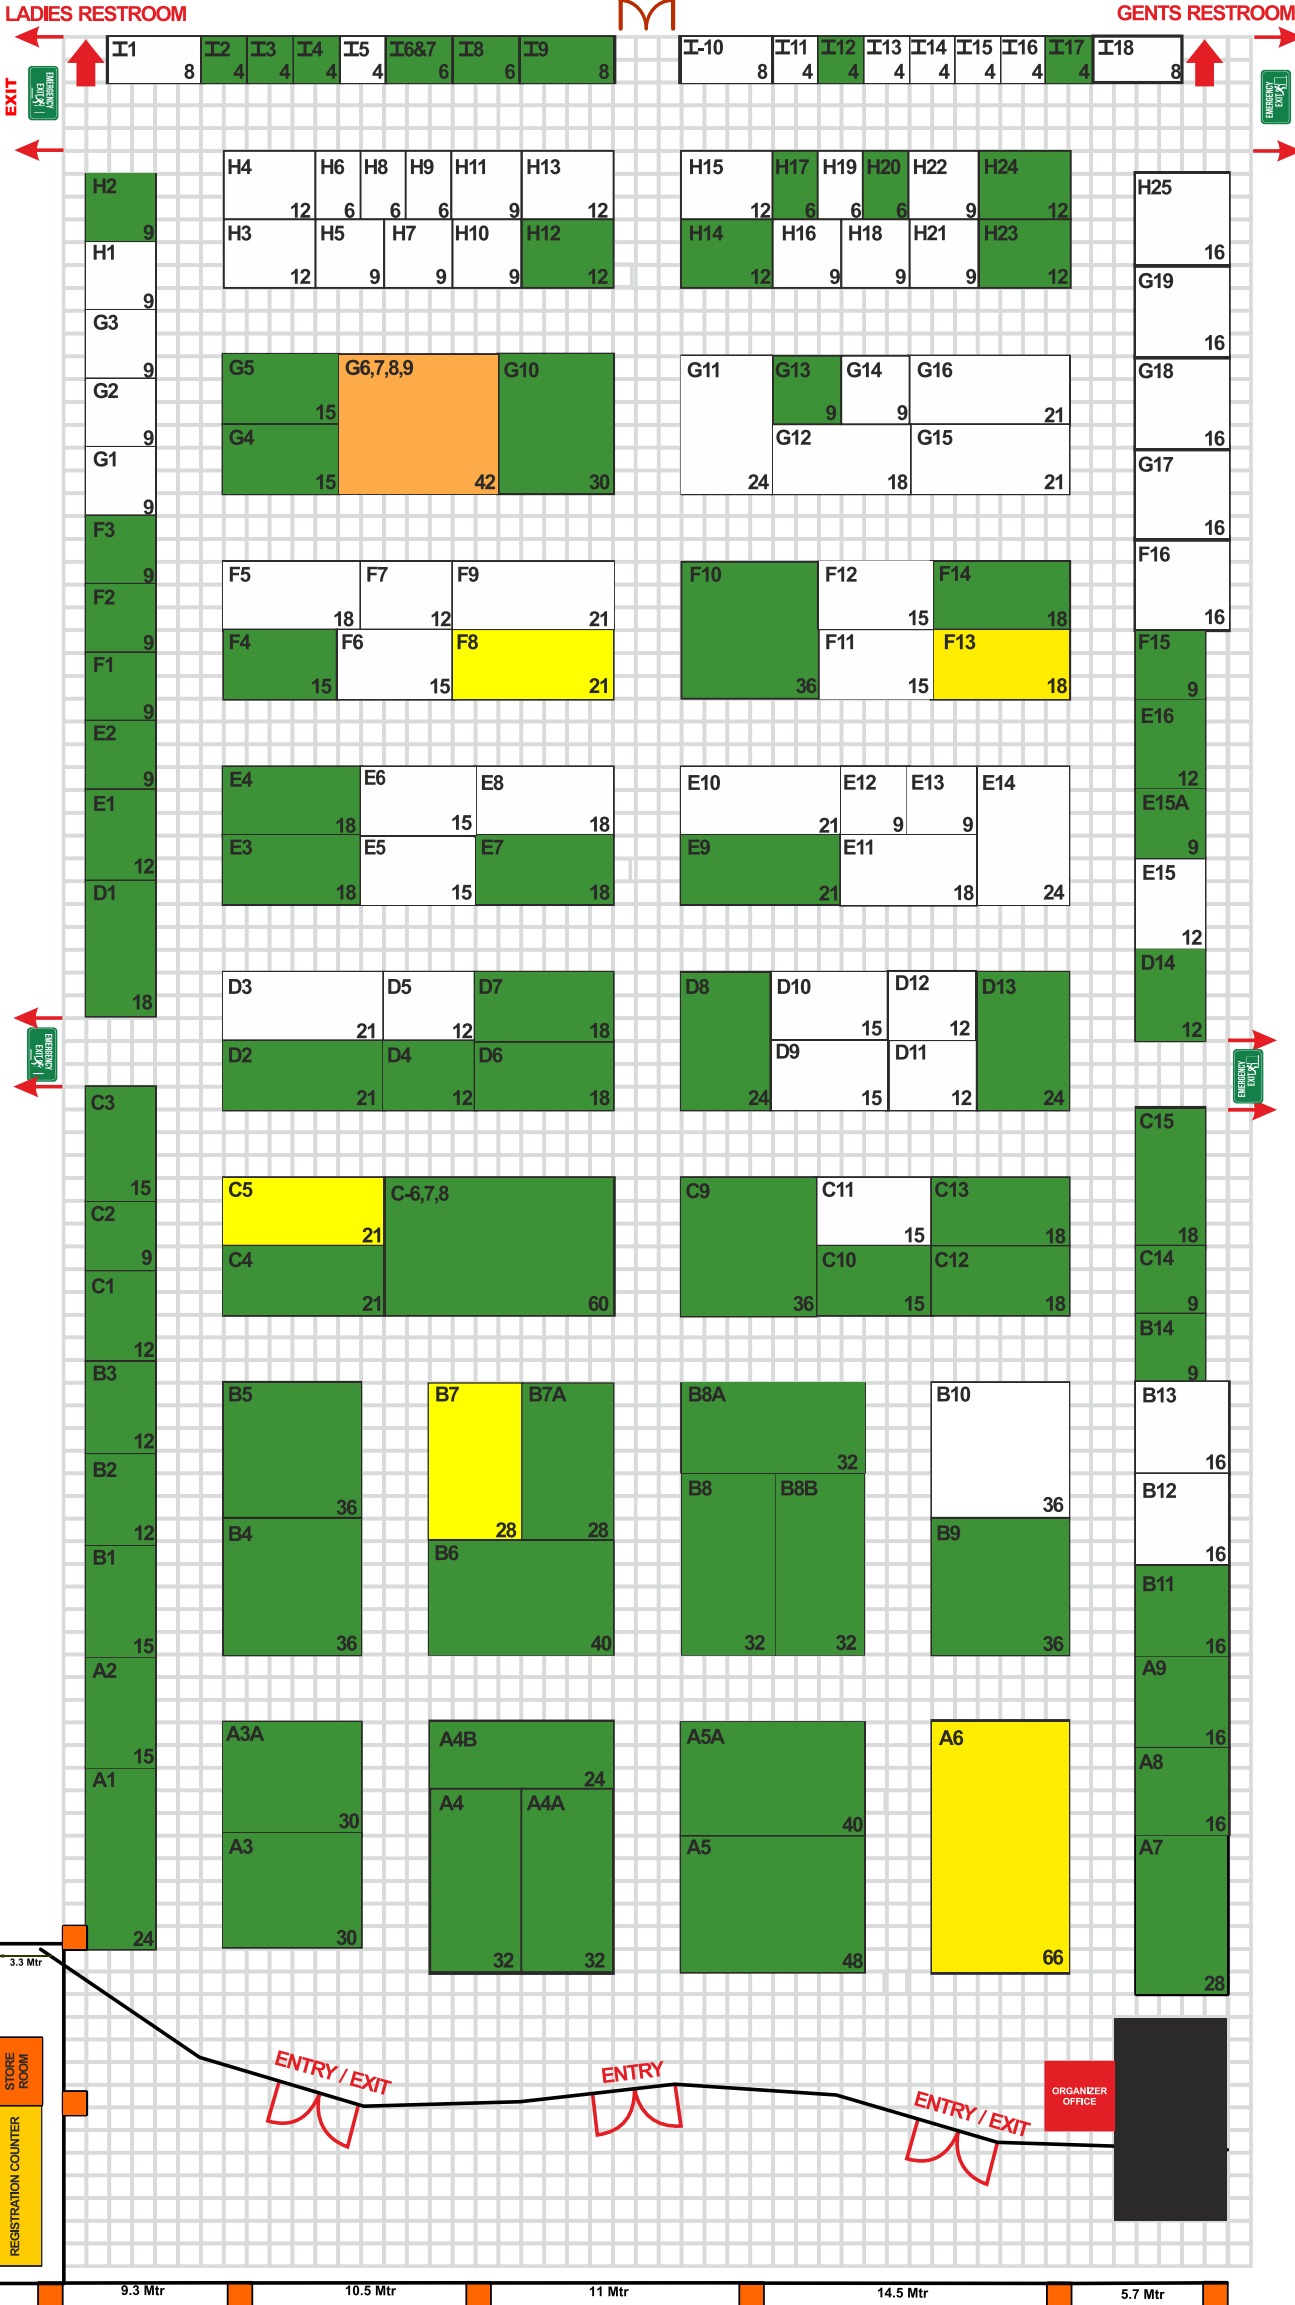

**HALL 2**

**HALL 1**

EMERGENCY EXIT

- SOLD OUT
- BOOKED
- AVAILABLE

**HALL 2**

**27 28 29**  
**November 2024**  
 KTPO, Whitefield,  
 Bengaluru | India